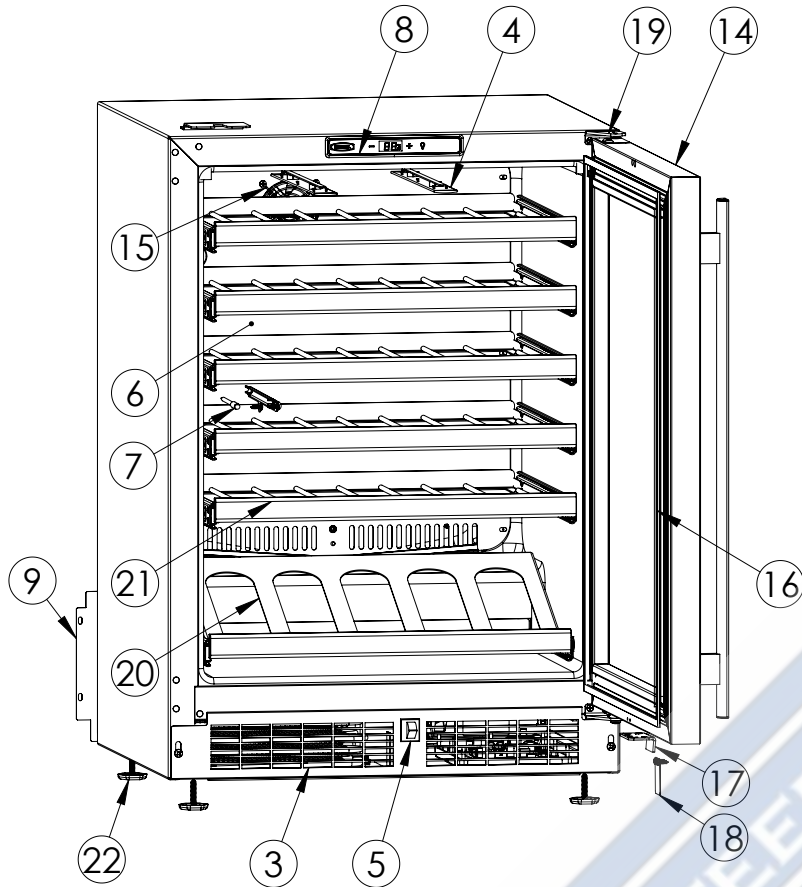

# Service Parts List

guaranteedparts.com  
1-855-472-4443

MLWC324-SG01A		
ITEM	DESCRIPTION	MARVEL P/N
1	CONDENSER ASSEMBLY	S41015869
2	MAIN CONTROL BOARD KIT	S42088820
3	GRILLE	S41015806-SS
4	LED LIGHT STRIP	S68100
5	BLACK ROCKER LIGHT SWITCH	42246922
6	EVAPORATOR ASSEMBLY	42249115
7	THERMISTOR ASSEMBLY	S41015903-BLK
8	UI DISPLAY KIT	S68166-01
9	ACCESS COVER	S41015716
10	MECHANICAL HARNESS KIT*	S41015773
11	CONDENSER FAN ASSEMBLY	42249159
12	COMPRESSOR	S41015395
13	COMPRESSOR ELECTRICALS	S41015921
14	DOOR ASSEMBLY	S42038748
15	EVAP FAN	42249149
16	DOOR GASKET	S31580-035
17	DOOR STOP	S41015708-BLK
18	STRIKER PLATE	S41015709-BLK
19	HINGE PKG	S52411635-CHR
20	DISPLAY RACK	S42138843-NAT
21	8-BOTTLE WINE RACK	S42138842-NAT
22	LEG LEVELERS (4)	42243808
23	POWER CORD	S41050606
24	DRAIN PAN	S41013227
25	DRIER	S41013226
26	CARTON ASSEMBLY*	42249633

\* NOT PICTURED