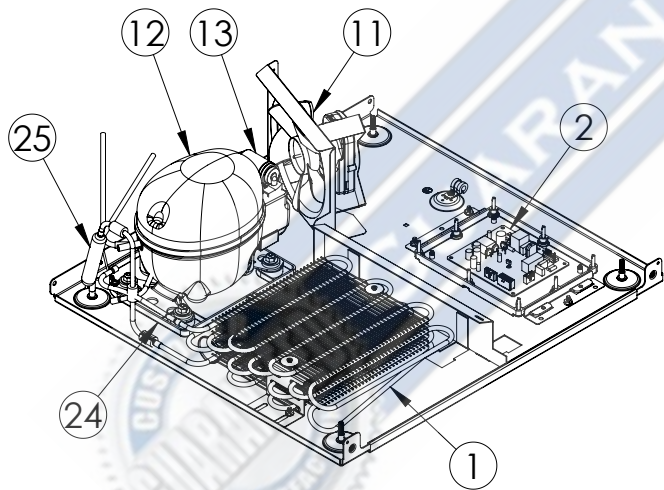

# Service Parts List

guaranteedparts.com  
1-855-472-4443

MLWC324-SG01A		
ITEM	DESCRIPTION	MARVEL P/N
1	CONDENSER ASSEMBLY	S41015869
2	MAIN CONTROL BOARD KIT	S42088820
3	GRILLE	S41015806-SS
4	LED LIGHT STRIP	S68100
5	BLACK ROCKER LIGHT SWITCH	42246922
6	EVAPORATOR ASSEMBLY	42249115
7	THERMISTOR ASSEMBLY	S41015903-BLK
8	UI DISPLAY KIT	S68166-01
9	ACCESS COVER	S41015716
10	MECHANICAL HARNESS KIT*	S41015773
11	CONDENSER FAN ASSEMBLY	42249159
12	COMPRESSOR	S41015395
13	COMPRESSOR ELECTRICALS	S41015921
14	DOOR ASSEMBLY	S42038748
15	EVAP FAN	42249149
16	DOOR GASKET	S31580-035
17	DOOR STOP	S41015708-BLK
18	STRIKER PLATE	S41015709-BLK
19	HINGE PKG	S52411635-CHR
20	DISPLAY RACK	S42138843-NAT
21	8-BOTTLE WINE RACK	S42138842-NAT
22	LEG LEVELERS (4)	42243808
23	POWER CORD	S41050606
24	DRAIN PAN	S41013227
25	DRIER	S41013226
26	CARTON ASSEMBLY*	42249633

\* NOT PICTURED