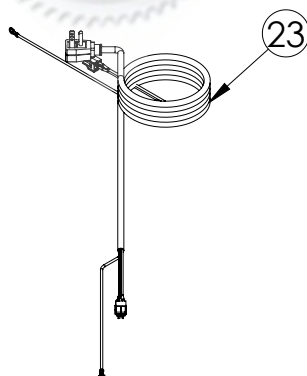

# Service Parts List

guaranteedparts.com  
1-855-472-4443

MLWC324-SG01A		
ITEM	DESCRIPTION	MARVEL P/N
1	CONDENSER ASSEMBLY	S41015869
2	MAIN CONTROL BOARD KIT	S42088820
3	GRILLE	S41015806-SS
4	LED LIGHT STRIP	S68100
5	BLACK ROCKER LIGHT SWITCH	42246922
6	EVAPORATOR ASSEMBLY	42249115
7	THERMISTOR ASSEMBLY	S41015903-BLK
8	UI DISPLAY KIT	S68166-01
9	ACCESS COVER	S41015716
10	MECHANICAL HARNESS KIT*	S41015773
11	CONDENSER FAN ASSEMBLY	42249159
12	COMPRESSOR	S41015395
13	COMPRESSOR ELECTRICALS	S41015921
14	DOOR ASSEMBLY	S42038748
15	EVAP FAN	42249149
16	DOOR GASKET	S31580-035
17	DOOR STOP	S41015708-BLK
18	STRIKER PLATE	S41015709-BLK
19	HINGE PKG	S52411635-CHR
20	DISPLAY RACK	S42138843-NAT
21	8-BOTTLE WINE RACK	S42138842-NAT
22	LEG LEVELERS (4)	42243808
23	POWER CORD	S41050606
24	DRAIN PAN	S41013227
25	DRIER	S41013226
26	CARTON ASSEMBLY*	42249633

\* NOT PICTURED